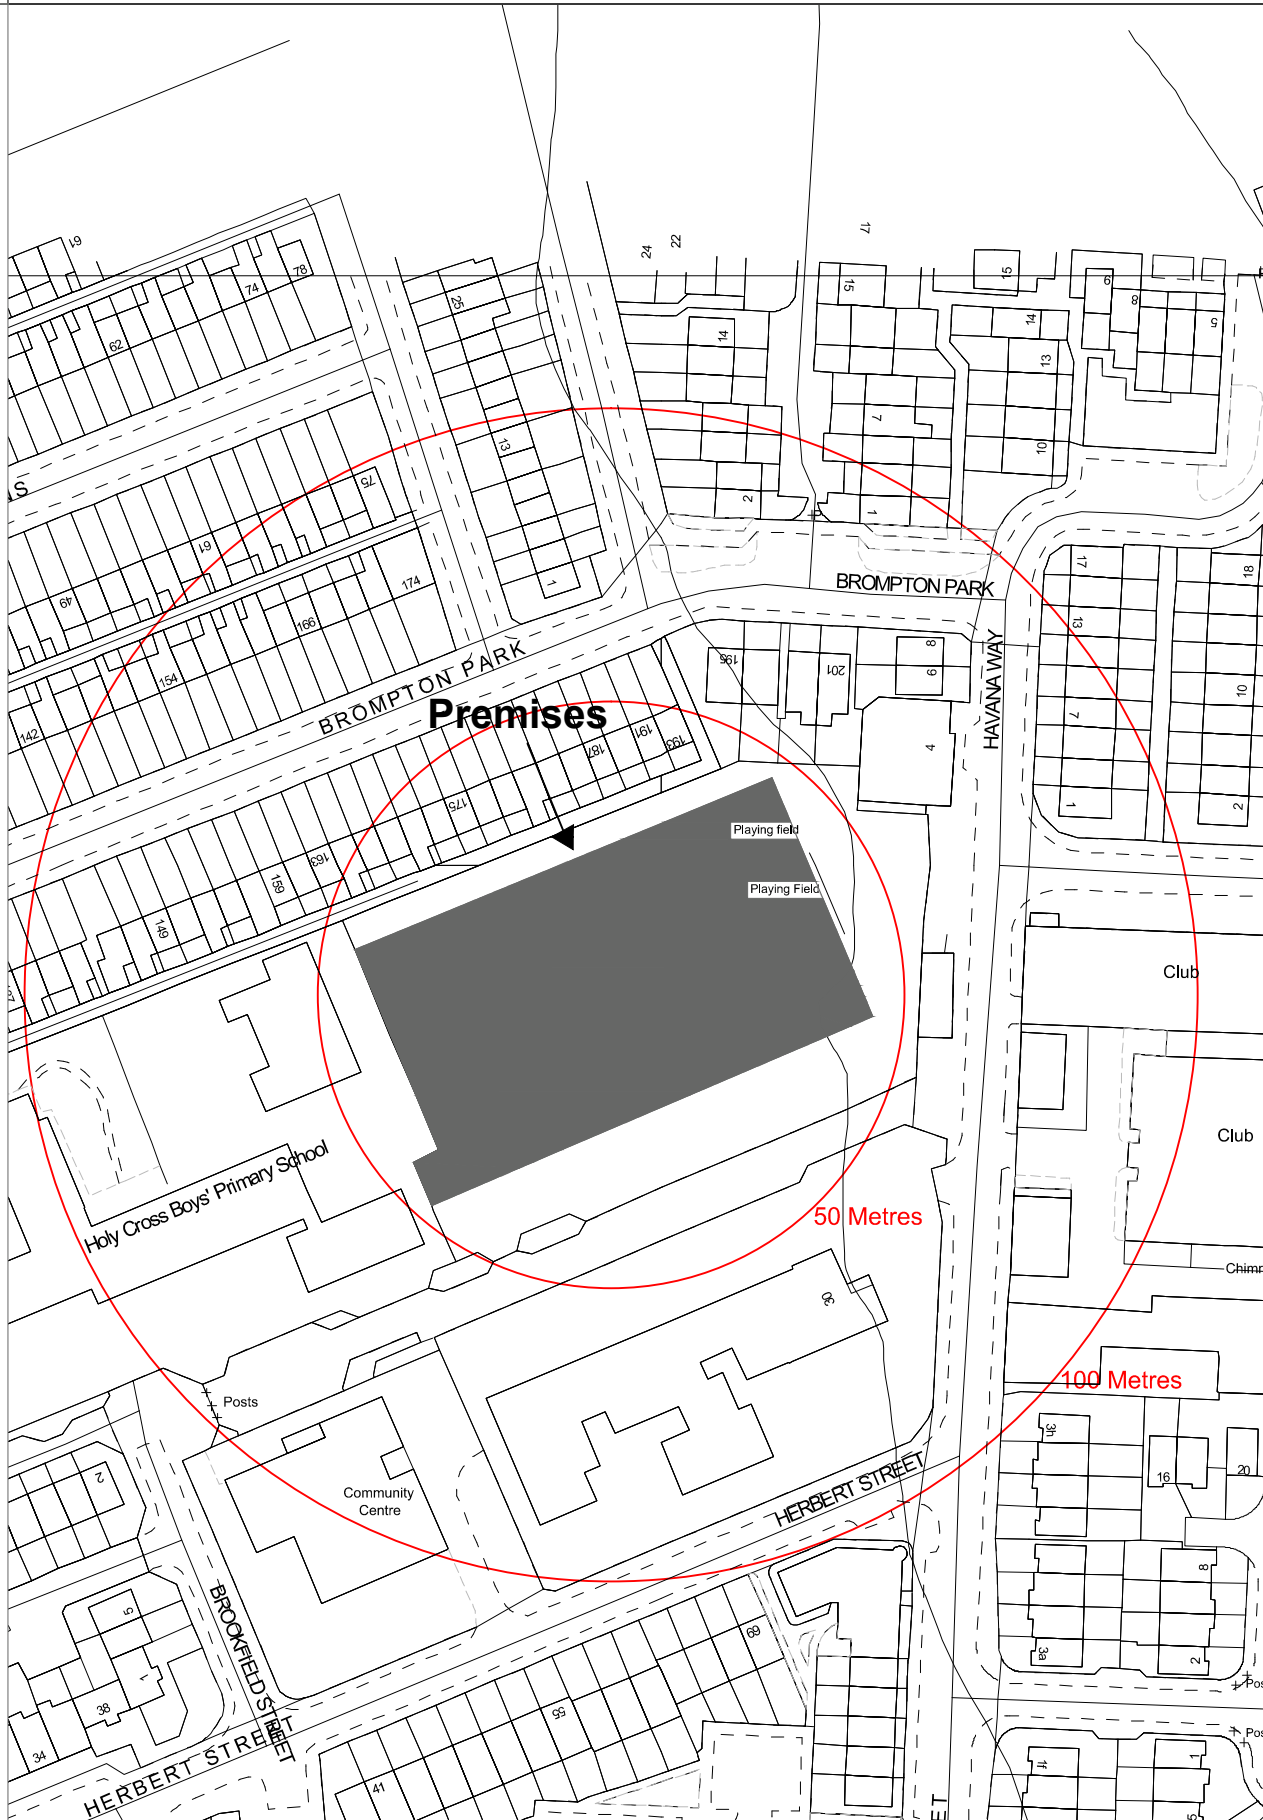

Building Control Service

100 METRES

DRAWN BY A McCarten

DATE 09/06/2014

Holy Cross Boys Primary School (Outdoor)
Brookfield Street

SCALE 1:2500 @ A4